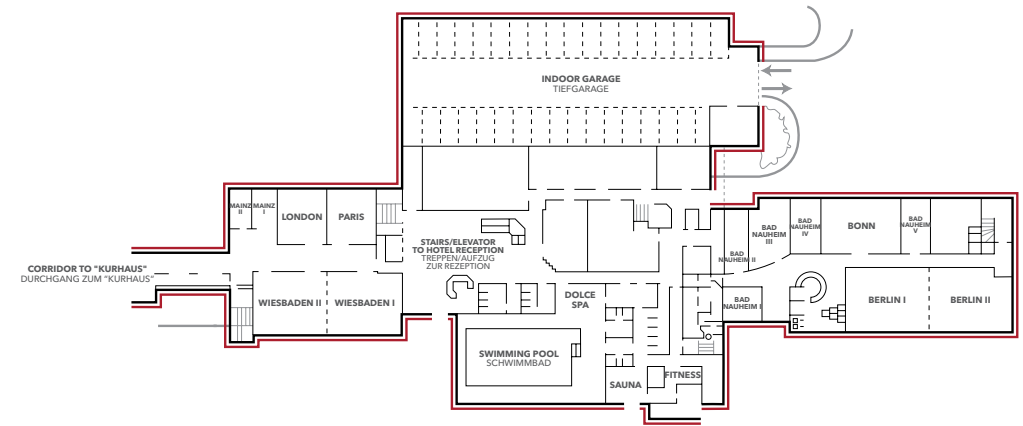

Contact us for more details about new interactive event formats: Fishbowl, World Café, Campfire, Open Space and Pecha Kucha.

ELVIS-PRESLEY-PLATZ 1 · 61231 BAD NAUHEIM, GERMANY
T +49 (0) 6032 30 30 · F +49 (0) 6032 30 34 19 · DOLCEBADNAUHEIM.COM

DOLCE
HOTELS AND RESORTS®
BY WYNDHAM
BAD NAUHEIM

WYNDHAM
REWARDS®
You've earned this:™

FLOOR PLANS

Main Building