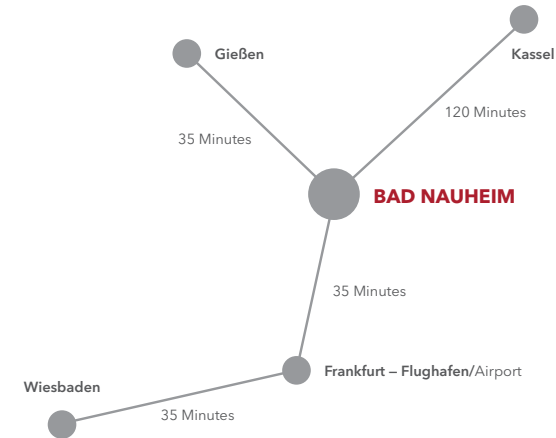

discover what's possible

DOLCE BY WYNDHAM BAD NAUHEIM

Located just outside Frankfurt, Germany, Dolce Bad Nauheim combines Art-Nouveau-Architecture with modern facilities. It is situated only 35 km from Frankfurt International Airport and the fair grounds.

DOLCE
HOTELS AND RESORTS[®]
BY WYNDHAM
BAD NAUHEIM

WYNDHAM
REWARDS[®]
You've earned this:™

FLOOR PLANS

Main Building

HOW TO FIND US

ELVIS-PRESLEY-PLATZ 1 · 61231 BAD NAUHEIM, GERMANY
T +49 (0) 6032 30 30 · F +49 (0) 6032 30 34 19 · DOLCEBADNAUHEIM.COM